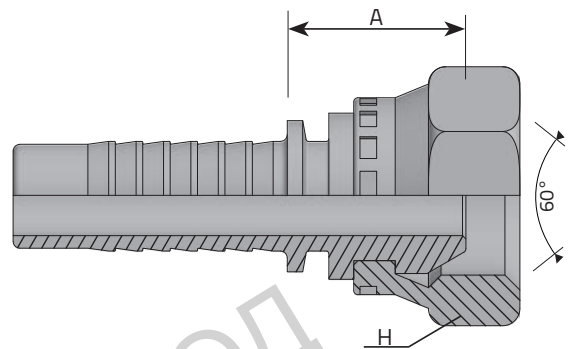

BSPP FEMALE - 60° CONE (2)

FEMMINA BSPP SV 60°
 FEMELLE DROITE BSPP CÔNE 60°
 DKR 60° KONUS (BSPP-GEWINDE)
 HEMBRA GIRATORIA RECTA BSPP CONO 60°

Code	Tube		Thread		Dimensions			Pressure	
	D.N.	Hose	Diam	T	t/1"	H	A	Bar	Psi
	Inch	mm	Inch	mm	mm	mm			
FDG1012	-10	5/8"	16	3/4"	14	32	24	350	5076
FDG1208	-12	3/4"	19	1/2"	14	27	22.5	350	5076
FDG1210	-12	3/4"	19	5/8"	14	28	24	350	5076
FDG1212	-12	3/4"	19	3/4"	14	32	25	350	5076
FDG1216	-12	3/4"	19	1"	11	38	26	350	5076
FDG1612	-16	1"	25.4	3/4"	14	32	26	280	4061
FDG1616	-16	1"	25.4	1"	11	38	27	280	4061
FDG1620	-16	1"	25.4	1.1/4"	11	50	30	280	4061
FDG2020	-20	1.1/4"	31.8	1.1/4"	11	50	30	210	3046
FDG2024	-20	1.1/4"	31.8	1.1/2"	11	55	32	210	3046
FDG2424	-24	1.1/2"	38.1	1.1/2"	11	55	32	185	2683